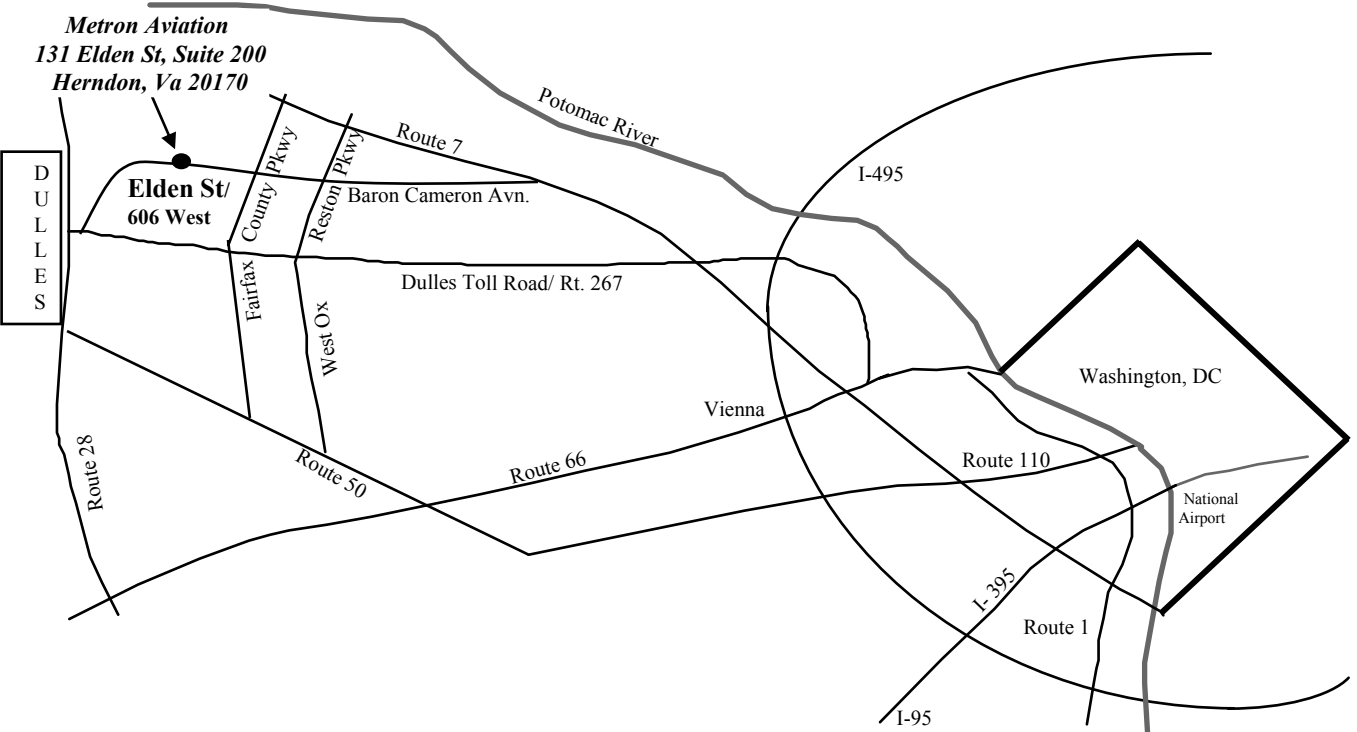

From I-495 and the Dulles Toll Road: Exit onto Rt. 267 West (Dulles Toll Road) towards Dulles Airport. Exit onto Rt. 7100 North (Fairfax County Parkway). Turn right onto Fairfax County Parkway. Take the Elden St/VA-606 West exit. At bottom of exit ramp, turn left at the light onto Elden Street. Turn left at the first light and continue straight into the parking lot. The building is named Reston/Herndon Business Center and will be on the left-hand side. The building address is 131 Elden Street and Metron Aviation is in Suite 200 on the second floor.

From Dulles Airport: When you exit the airport, stay straight to go onto Dulles Airport Access Rd. Take the Rt. 267 East (Exit 12/13/14) towards Reston Pkwy/Wiehle Ave/Hunter Mill Rd. Merge onto VA-267 E (Dulles Toll Road). Take Rt. 7100/Fairfax County Parkway (Exit 11) towards Herndon/Monroe. Turn left onto Fairfax County Parkway. Take the Elden St /VA-606 West exit. At bottom of exit ramp, turn left at the light onto Elden Street. Turn left at the first light and continue straight into the parking lot. The building is named Reston/Herndon Business Center and will be on the left-hand side. The building address is 131 Elden Street and Metron Aviation is in Suite 200 on the second floor.

From Route 7: From Route 7, turn onto Reston Parkway. Turn right onto Baron Cameron Avenue heading West (the name of this street changes to Elden Street). Turn left at the first light and continue straight into the parking lot. The building is named Reston/Herndon Business Center and will be on the left-hand side. The building address is 131 Elden Street and Metron Aviation is in Suite 200 on the second floor.

From Rt. 66, West of Fairfax: Follow Route 66 to Route 28 North (Exit 53). Follow Rt. 28 to Rt. 267 East (Dulles Toll Road). Take Rt. 7100/Fairfax County Parkway (Exit 11) towards Herndon/Monroe. Turn left onto Fairfax County Parkway. Take the Elden St /VA-606 West exit. At bottom of exit ramp, turn left at the light onto Elden Street. Turn left at the first light and continue straight into the parking lot. The building is named Reston/Herndon Business Center and will be on the left-hand side. The building address is 131 Elden Street and Metron Aviation is in Suite 200 on the second floor.

From National Airport/Crystal City: Take Route 1, Jefferson Davis Hwy, north, watch for the split in the road and follow Route 110, north. Follow Rt. 110 to Route 66. Take Rt. 66 West to Rt. 267 West (Dulles Toll Road). Follow the directions listed above for I-495 and the Dulles Toll Road.